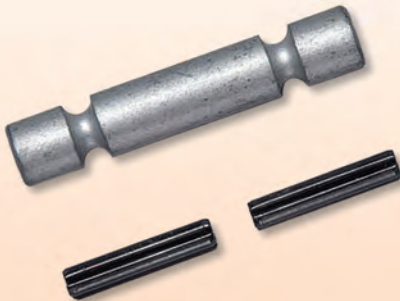

Latch Kits to suit Swivel Sling Hooks

To suit : 8-049

Part Code	Chain Size mm
8-P049-07	7, 8
8-P049-10	10
8-P049-13	13
8-P049-16	16
8-P049-20	20

Latch Kits to suit Weld on Hook

To suit : 8-081

Part Code	Size Tonnes
8-P081-01	1.0
8-P081-02	2.0
8-P081-03	3.0
8-P081-04	4.0
8-P081-05	5.0
8-P081-08	8.0
8-P081-10	10.0

Grade 80 Chain Sling System - Spares

Coupling Pin & Sleeve Set

To suit : 8-015

Part Code	Chain Size mm
8-P015-07	7, 8
8-P015-10	10
8-P015-13	13
8-P015-16	16
8-P015-20	20
8-P015-22	22
8-P015-26	26
8-P015-32	32

Load Pin Kit

To suit : All Yoke Clevis type hooks

Part Code	Chain Size mm
8-P026-07	7, 8
8-P026-10	10
8-P026-13	13
8-P026-16	16
8-P026-20	20

Clutch Load Pin Kit

To suit : 8-078

Part Code	Chain Size mm
8-P072-07	7, 8
8-P072-10	10
8-P072-13	13
8-P072-16	16