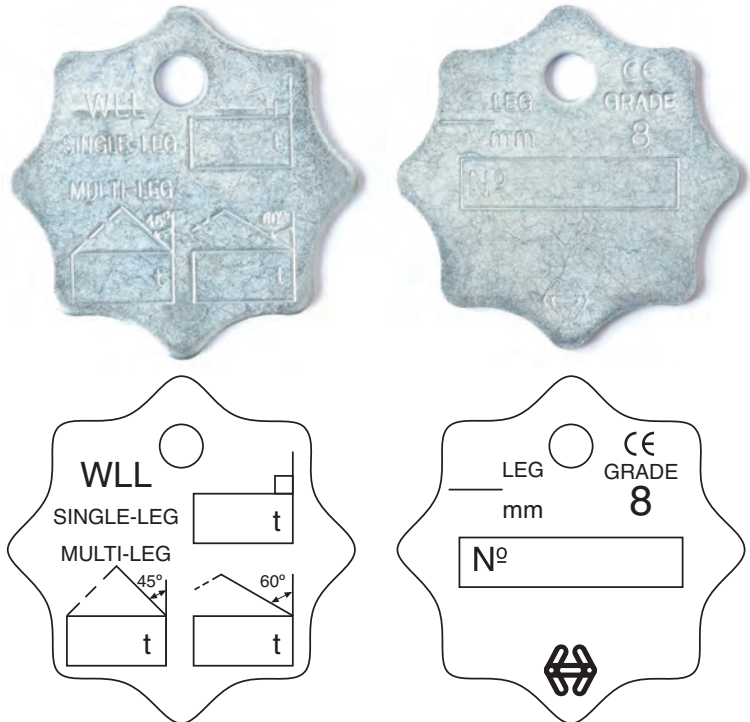

Grade 80 Chain Sling System

Chain Sling Tabs

According to BSEN 818-4.

Chain Tabs

Ideal for general purpose assemblies.